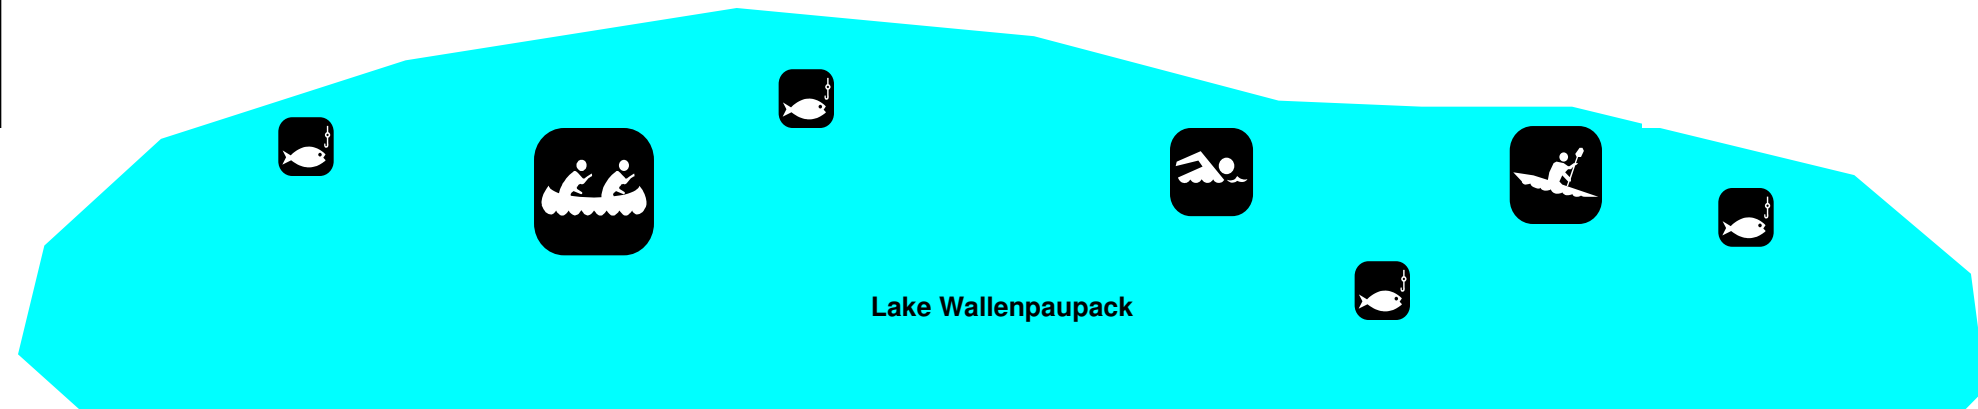

# Tanglwood RESORTS

Condo Number \_\_\_\_\_

### Forest Hill Resort

### Lake View Resort

7.5 miles from  
main office to Golf

Crest Drive

Scenic Circle Lane

Pool Lane

Fairway Lane

Cloud Crest

Yacht Club Drive