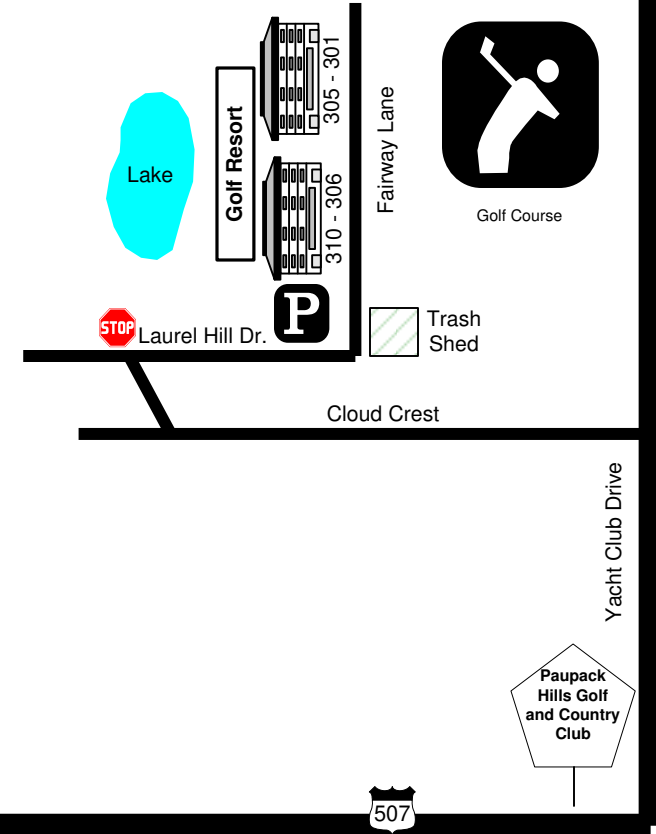

# Tanglwood RESORTS

Condo Number \_\_\_\_\_

### Forest Hill Resort

### Lake View Resort

7.5 miles from  
main office to Golf

Crest Drive

Scenic Circle Lane

Pool Lane

Fairway Lane

Cloud Crest

Yacht Club Drive